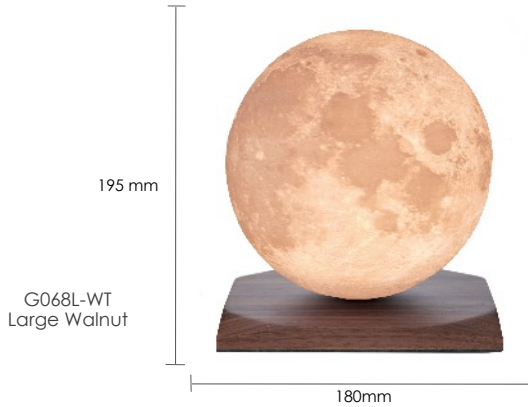

FootballSpin Lamp

Dimmable light mode
Colour Temperature: 2900K -10000K

USB-C rechargeable

S: 283g
L: 577g

Large: Battery life up to 24 hours
Mini: Battery life up to 24 hours

Cost Mini : €35.50 /unit Large: €69.50/unit

RRP Mini: €79.00 Large: €159.00

MOQ Mini: 4 per SKU Large: 2 per SKU