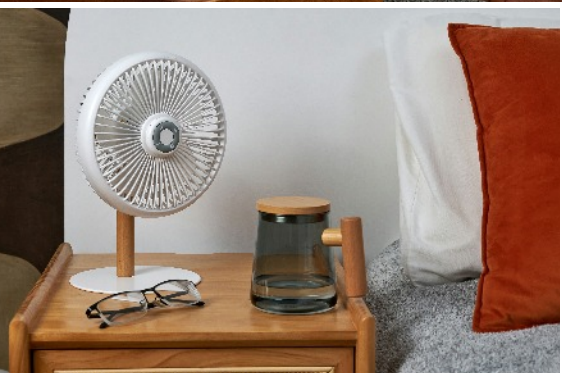

Beyond

Experience the ultimate in convenience, aesthetics, and functionality with the Beyond Detachable Desk Fan/ Light.