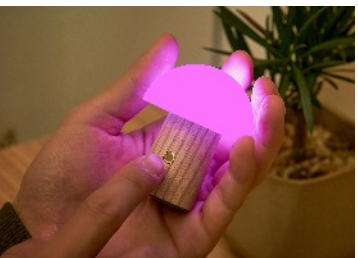

A choice of two sophisticated finishes, Walnut and White Ash, catering to various tastes and complementing different interior designs. The solid wood base is aesthetically pleasing and provides a sturdy foundation for the lamp.