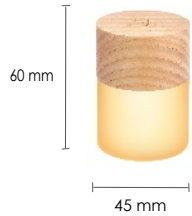

Lemelia Light

G026AH - Mini White Ash