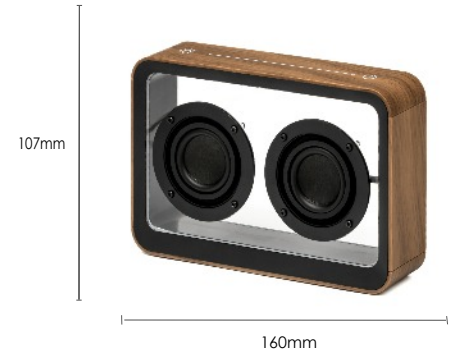

# Mage See-Through Speaker

Bluetooth Connection

In-built light with 3 light  
brightness

315g

G037BK - Black

G037WE - White

G037WT - Walnut

Cost €35.50 /unit