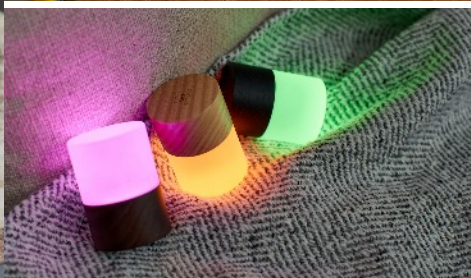

Mini Lemelia

The Lemelia light is our smallest and cutest to date, making it an extremely portable and versatile addition to your homewares. But its size doesn't stop it from packing a punch in terms of impact.