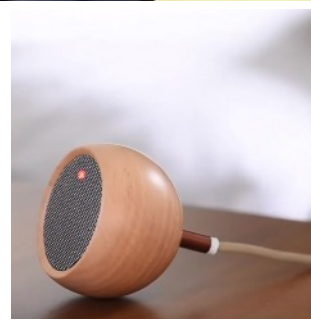

Capture your lovely moment at any time,
anywhere...