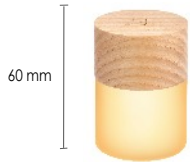

Battery life up to 24 hours

G026AH - Mini White Ash

60 mm

45 mm

G027AH - Large White Ash

G027WT - Large Walnut

G026WT - Mini Walnut

75 mm