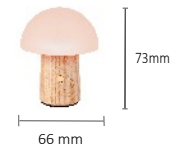

G022S-AH - Super Mini White Ash