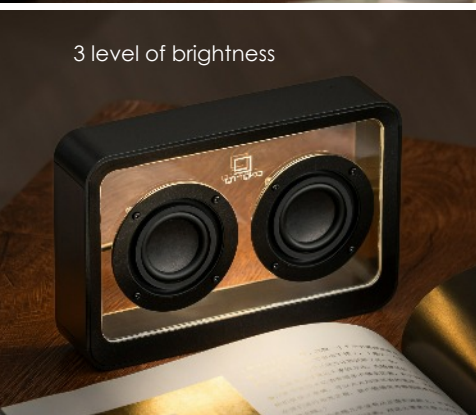

Modern - Innovative

3 level of brightness

Comes in both Black or Walnut finishing

Swipe to change volume

Product Features

Bluetooth Connection

TWS pairing Function

160 x 35mm x 107 mm or
5.29" x 1.37 x 4.21" (L x H x W)