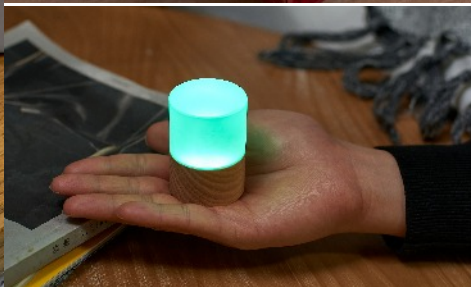

Mini Lemelia

The Lemelia light is our smallest and cutest to date, making it an extremely portable and versatile addition to your homewares. But its size doesn't stop it from packing a punch in terms of impact.