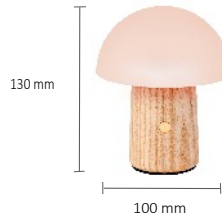

G022AH2 - Mini White Ash