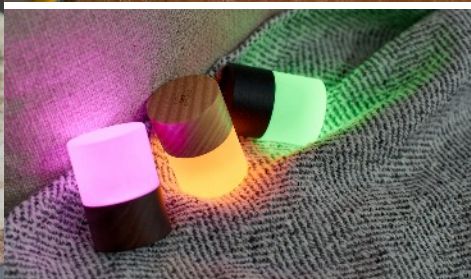

Mini Lemelia

The Lemelia light is our smallest and cutest to date, making it an extremely portable and versatile addition to your homewares. But its size doesn't stop it from packing a punch in terms of impact.