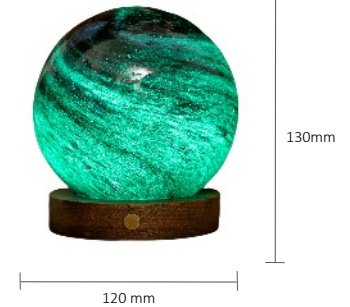

Battery life up to 24 hours

G050M-SS  
Mini Sand Storm

G050L-SS  
Large Sand Storm

G050M-SO  
Mini Stellar Ocean

G050L-SO  
Large Stellar Ocean

## Twist Hexagon Lamp

Illuminate your home with the simplicity and elegance of the Twist Hexagon Lamp, a beacon of modern design and practical functionality. This statement piece transcends the ordinary, delivering more than just illumination. Available in a sleek Matte Black or a rich Walnut finish, it seamlessly adapts to a wide range of interior styles while maintaining a minimalist aesthetic that captivates and charms.