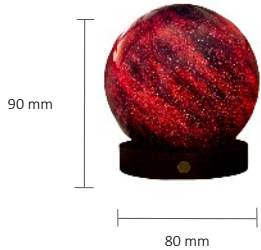

Product Features

Dimmable Warm White light mode
Or 7 colour changing RGB mode
Colour Temperature: 2900K -3100K

Touch Control

Sustainably sourced natural Walnut Wood
and Glass

USB-C rechargeable

Large: 558g or 1.23lbs
Mini: 248g or 0.54lbs

Battery life up to 24 hours

G050M-GB
Mini Galaxy Breeze