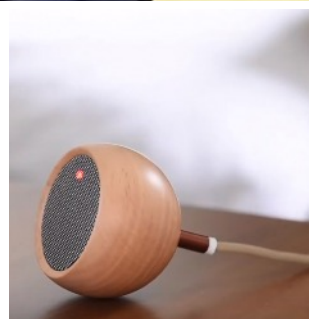

Capture your lovely moment at any time,
anywhere...