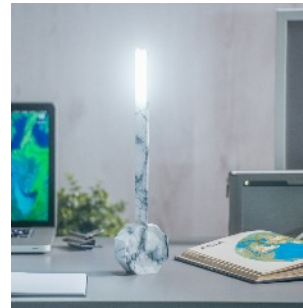

Octagon One is a purposeful yet organic design, as well as a warm addition to any desk or office space.