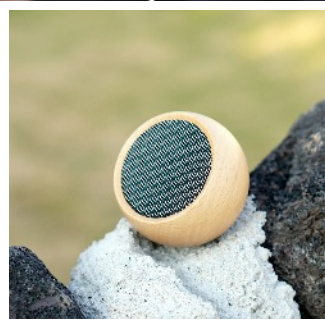

Capture your lovely moment at any time,
anywhere...