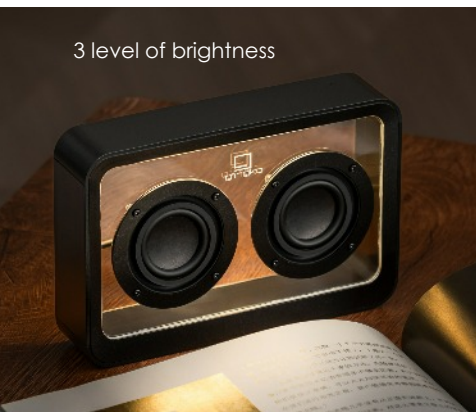

3 level of brightness

Comes in Black, White or Walnut finishing

Swipe to change volume