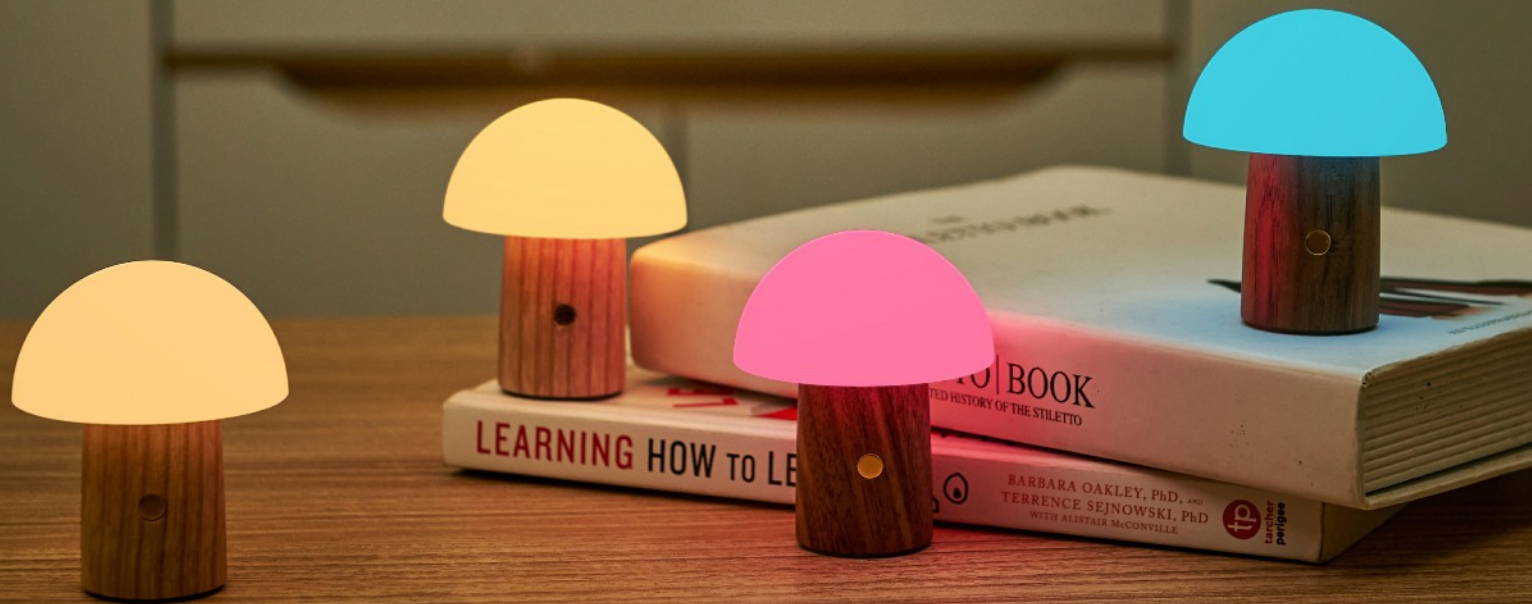

A choice of two sophisticated finishes, Walnut and White Ash, catering to various tastes and complementing different interior designs. The solid wood base is aesthetically pleasing and provides a sturdy foundation for the lamp.