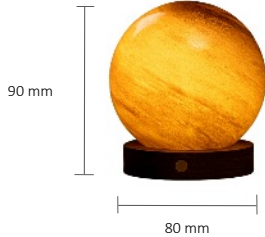

Product Features

Dimmable Warm White light mode
Or 7 colour changing RGB mode
Colour Temperature: 2900K -3100K

Touch Control

Sustainably sourced natural Walnut wood
and glass

USB-C rechargeable

Large: 558g or 1.23lbs
Mini: 248g or 0.54lbs

Battery life up to 24 hours

G050M-SS
Mini Sand Storm