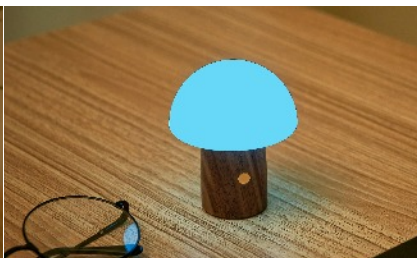

A choice of two sophisticated finishes, Walnut and White Ash, catering to various tastes and complementing different interior designs. The solid wood base is aesthetically pleasing and provides a sturdy foundation for the lamp.