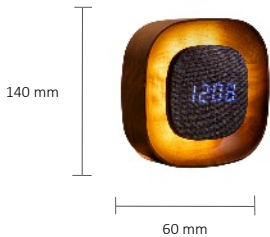

Product Features

Display automatically dim 50%
Between 9pm - 7am

260g or 0.57lbs

Sound activation display
or permanent display

Sustainably sourced Walnut
or White Ash wood

USB-C Charging

Touch Control

Battery life up to 2 months
Depending on display setting.

Light function work separately to
the clock function

G076S-WT
Square Walnut

G076O-WT
Oval Walnut