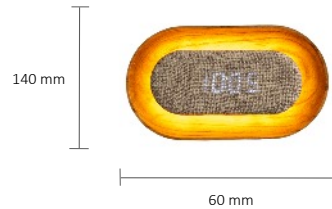

G076O-AH
Oval White Ash