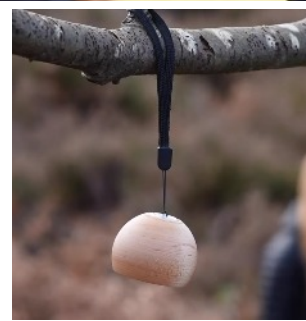

Capture your lovely moment at any time,
anywhere...