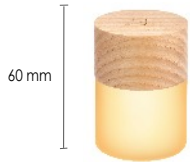

L: 430g or 0.95lbs  
S: 102g or 0.22lbs

Battery life up to 24 hours

G026AH - Mini White Ash

60 mm

45 mm

G027AH - Large White Ash

G027WT - Large Walnut

G026WT - Mini Walnut