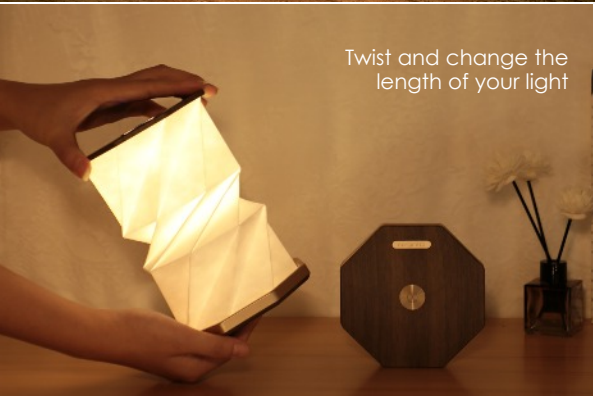

Touch Control