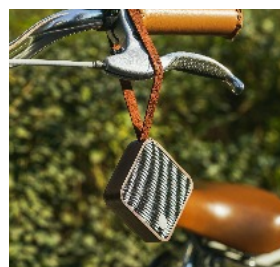

Small in size, big in sound.