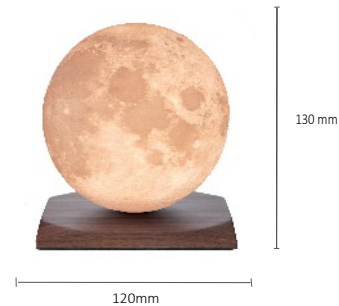

G068M-WT
Mini Walnut