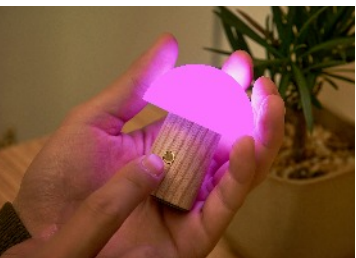

A choice of two sophisticated finishes, Walnut and White Ash, catering to various tastes and complementing different interior designs. The solid wood base is aesthetically pleasing and provides a sturdy foundation for the lamp.